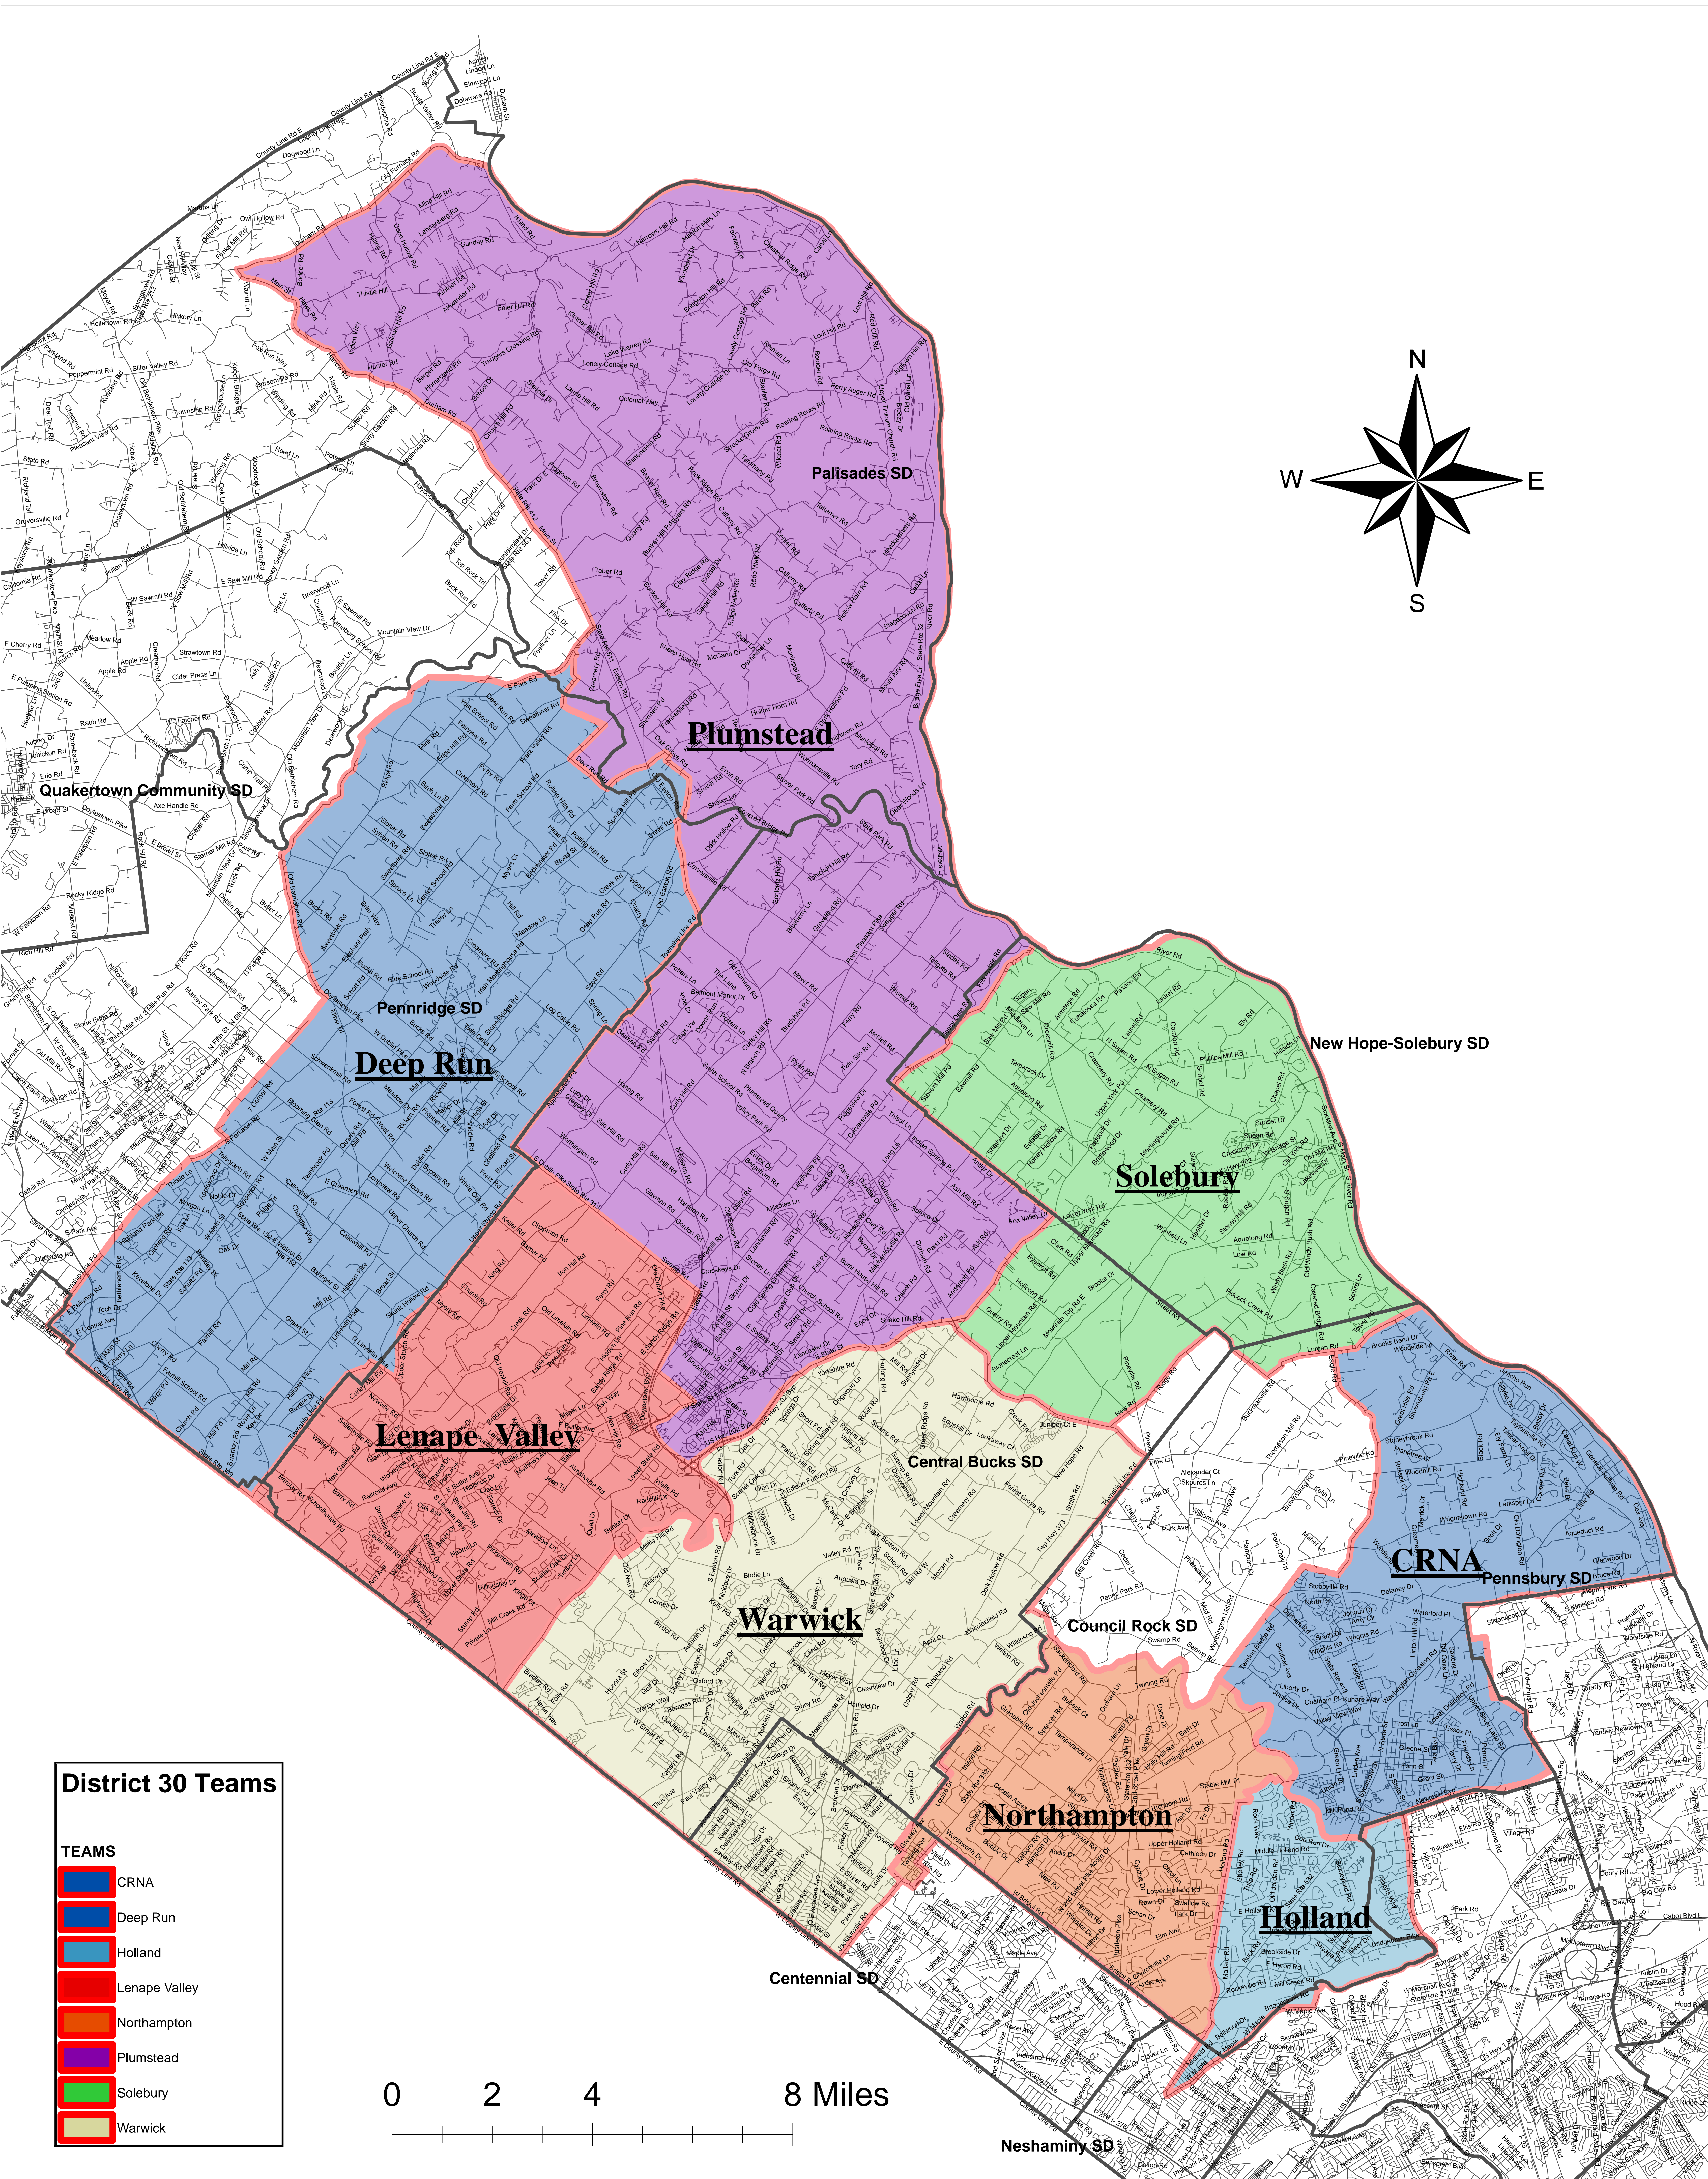

PA District 30 Little League Teams

Bucks County, Pennsylvania

0 2 4 8 Miles

District 30 Teams

TEAMS

- CRNA
- Deep Run
- Holland
- Lenape Valley
- Northampton
- Plumstead
- Solebury
- Warwick